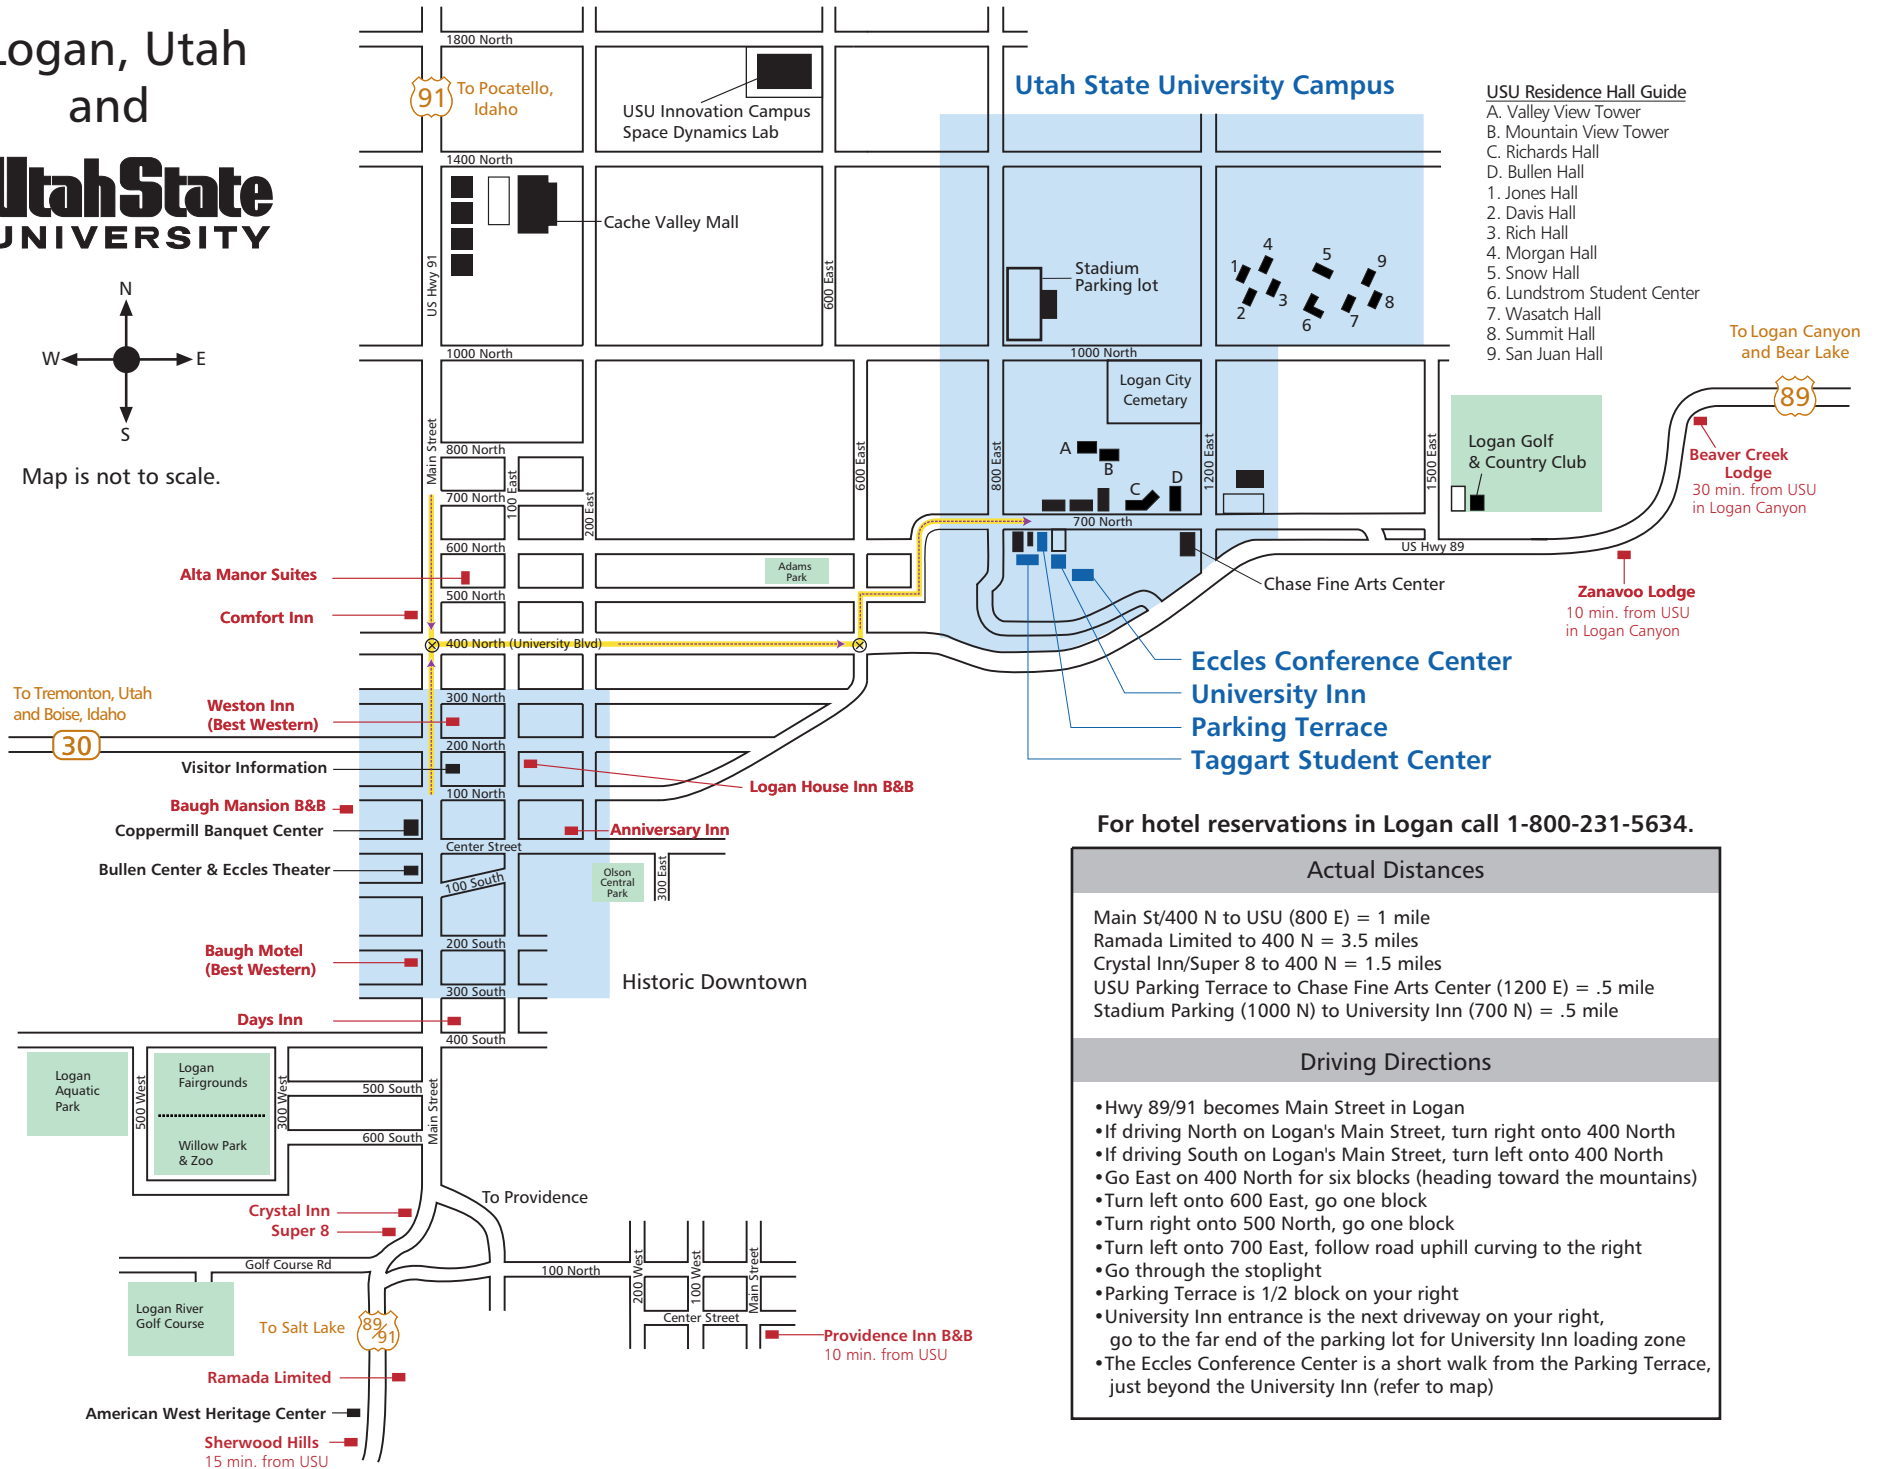

# Logan, Utah and Utah State UNIVERSITY

Map is not to scale.

- USU Residence Hall Guide**
- A. Valley View Tower
  - B. Mountain View Tower
  - C. Richards Hall
  - D. Bullen Hall
  - 1. Jones Hall
  - 2. Davis Hall
  - 3. Rich Hall
  - 4. Morgan Hall
  - 5. Snow Hall
  - 6. Lundstrom Student Center
  - 7. Wasatch Hall
  - 8. Summit Hall
  - 9. San Juan Hall

For hotel reservations in Logan call 1-800-231-5634.

Actual Distances
Main St/400 N to USU (800 E) = 1 mile
Ramada Limited to 400 N = 3.5 miles
Crystal Inn/Super 8 to 400 N = 1.5 miles
USU Parking Terrace to Chase Fine Arts Center (1200 E) = .5 mile
Stadium Parking (1000 N) to University Inn (700 N) = .5 mile
Driving Directions
• Hwy 89/91 becomes Main Street in Logan
• If driving North on Logan's Main Street, turn right onto 400 North
• If driving South on Logan's Main Street, turn left onto 400 North
• Go East on 400 North for six blocks (heading toward the mountains)
• Turn left onto 600 East, go one block
• Turn right onto 500 North, go one block
• Turn left onto 700 East, follow road uphill curving to the right
• Go through the stoplight
• Parking Terrace is 1/2 block on your right
• University Inn entrance is the next driveway on your right, go to the far end of the parking lot for University Inn loading zone
• The Eccles Conference Center is a short walk from the Parking Terrace, just beyond the University Inn (refer to map)